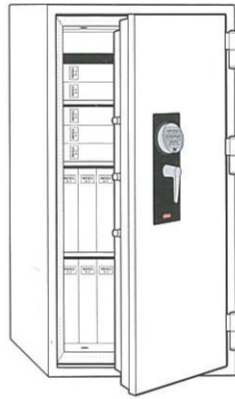

diplomat SS series

Burglary and Fire Safe

Certified ECB · S EN14450 Security Level S1

diplomat® SAFE 

SS060/070/080
with LaGard

SS825
with LaGard

*10 different models
for all requirements at home
and business premise.*

SS100/110/120
with LaGard

SS130
with LaGard

SS200
with LaGard

SS300
with Mauer Keylock

Model	Outside (mm) (H x W x D)	Inside (mm) (H x W x D)	Total depth with door at 90° (mm)	Total width with door at 180° (mm)	Capacity (ℓ)	Weight (kg)	Tray/Shelf (pc)	Fire Class (paper)
SS 060	600 x 470 x 470	480 x 350 x 300	912	880	50	80	1 / 1	90
SS 070	635 x 500 x 500	515 x 380 x 330	972	940	64	90	1 / 1	90
SS 080	816 x 520 x 520	676 x 380 x 330	1012	980	84	122	1 / 1	90
SS 825	770 x 690 x 720	590 x 510 x 510	1372	1305	153	203	1 / 1	120
SS 100	960 x 655 x 560	780 x 475 x 350	1177	1235	129	201	1 / 2	120
SS 110	1060 x 655 x 560	880 x 475 x 350	1177	1235	146	209	1 / 2	120
SS 120	1160 x 655 x 560	980 x 475 x 350	1177	1235	162	228	1 / 2	120
SS 130	1385 x 775 x 650	1205 x 595 x 440	1387	1475	315	348	1 / 3	120
SS 200	1630 x 775 x 650	1450 x 595 x 440	1387	1475	379	388	1 / 3	120
SS 300	1685 x 1126 x 700	1505 x 946 x 490	1315	2227	698	540	- / 3	120