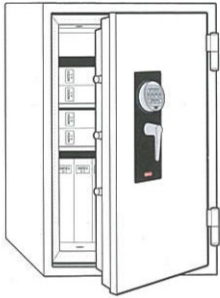

diplomat SS series

Burglary and Fire Safe

Certified ECB · S EN14450 Security Level S1

diplomat® SAFE 

SS060/070/080
with LaGard

SS825
with LaGard

*10 different models
for all requirements at home
and business premise.*

SS100/110/120
with LaGard

SS130
with LaGard

SS200
with LaGard

SS300
with Mauer Keylock

Model	Outside (mm) (H x W x D)	Inside (mm) (H x W x D)	Total depth with door at 90° (mm)	Total width with door at 180° (mm)	Capacity (ℓ)	Weight (kg)	Tray/Shelf (pc)	Fire Class (paper)
SS 060	600 x 470 x 470	480 x 350 x 300	912	880	50	80	1 / 1	90
SS 070	635 x 500 x 500	515 x 380 x 330	972	940	64	90	1 / 1	90
SS 080	816 x 520 x 520	676 x 380 x 330	1012	980	84	122	1 / 1	90
SS 825	770 x 690 x 720	590 x 510 x 510	1372	1305	153	203	1 / 1	120
SS 100	960 x 655 x 560	780 x 475 x 350	1177	1235	129	201	1 / 2	120
SS 110	1060 x 655 x 560	880 x 475 x 350	1177	1235	146	209	1 / 2	120
SS 120	1160 x 655 x 560	980 x 475 x 350	1177	1235	162	228	1 / 2	120
SS 130	1385 x 775 x 650	1205 x 595 x 440	1387	1475	315	348	1 / 3	120
SS 200	1630 x 775 x 650	1450 x 595 x 440	1387	1475	379	388	1 / 3	120
SS 300	1685 x 1126 x 700	1505 x 946 x 490	1315	2227	698	540	- / 3	120