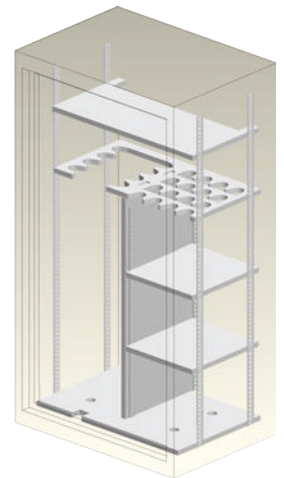

HR24

Specifications

	Model	External (mm)			Internal (mm)			Weight	Shelves
		Height	Width	Depth	Height	Width	Depth		
Digital Ross 1000	HR15-D	1505	558	508	1425	475	300	318	1
	HR24-D	1505	798	568	1425	695	360	440	3
Combination LaGard	HR15-C	1505	558	508	1425	475	300	318	1
	HR24-C	1505	798	568	1425	695	360	440	3
Key Ross 700	HR15-K	1505	558	508	1425	475	300	318	1
	HR24-K	1505	798	568	1425	695	360	440	3

Distributed by: