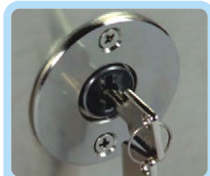

## Features

- ♦ Recommended cash rating \$30,000 (unsupported)
- ♦ Total body thickness 60mm and door thickness 30mm
- ♦ 32mm interlocking bolts, re-locking device and anti-drill plate
- ♦ 2 bolt down holes in the base
- ♦ Deposit drawer fitted with key lock
- ♦ Locking mechanisms available; Key, Combination, Digital
- ♦ Digital upgrade features available include; time delay, dual user, audit trail and bluetooth
- ♦ Resilient powder coated finish in black
- ♦ 5 year warranty on safe and 2 years on locks

## Locking Devices

Digital

Combination

Key

Digital Upgrades