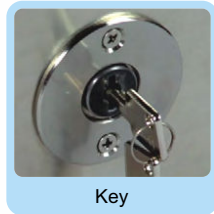

### Features

- ♦ Recommended cash rating \$30,000 (unsupported)
- ♦ Total body thickness 60mm and door thickness 30mm
- ♦ 32mm interlocking bolts, re-locking device and anti-drill plate
- ♦ 2 bolt down holes in the base
- ♦ Deposit drawer fitted with key lock
- ♦ Locking mechanisms available; Key, Combination, Digital
- ♦ Digital upgrade features available include; time delay, dual user, audit trail and bluetooth
- ♦ Resilient powder coated finish in black
- ♦ 5 year warranty on safe and 2 years on locks

### Locking Devices

Digital

Combination

Key

Digital Upgrades