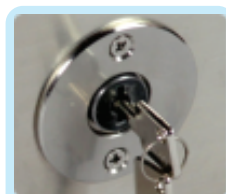

Recommended Cash
Rating \$ 15,000

30 Minutes
Fire Rating

Aus-made
Digital & Key Locks

Warranty. 5 yr on Safe
Construction 2 yr on Locks

THE
NOVA
FIRE & THEFT RESISTANT

Features

- ♦ Recommended \$15,000 cash rating (unsupported)
- ♦ 12mm fireboard for an approx. 30min fire rating
- ♦ Heavy duty 3 way locking bolts on models NV2-NV7
- ♦ Total door thickness 10 mm with heavy duty 4 way locking bolts
- ♦ Total body thickness 17mm featuring a 5mm solid mild steel plate
- ♦ 180 deg hinge provides additional space for storage
- ♦ 2 bolt holes in the base
- ♦ Superior door security with 32mm interlocking bolts, relocking device & anti-drill plate
- ♦ Stylish stainless steel plate and chrome plated handle
- ♦ Velour lined interior, functional pockets, LED light with sensor
- ♦ Locking options: Digital, Key, Combination, Bluetooth,
- ♦ Digital Upgrades with time delay, dual user and audit trail functionality.
- ♦ Resilient powder coated finish

Allow 50mm projection for door furniture on depth of measurement

Locking Devices

Digital

Combination

Key

Digital Upgrades

Ross Bluetooth

Distributed by: