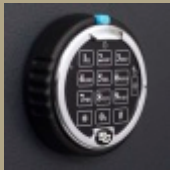

### KEY FEATURES

- Professional high security safe protecting valuables up to the highest certified resistance levels, certified by ECB•S in accordance with the stringent European standard, EN 1143-1. Europa hereby complies and is certified with the world's strictest requirements for quality and burglary resistance
- A range of tools typically used in professional burglary attempts were used to test Europa's level of resistance according to EN 1143-1, from basic equipment, such as hammers and simple drills, to sophisticated thermal and electrical equipment, such as oxyacetylene torches and diamond disc cutters
- \$60,000 Cash Rating
- Europa Grade II is certified NT FIRE 017 – 60 Paper for one-hour protection of paper from fire by SP Technical Research Institute of Sweden
- Each safe can be equipped with high quality fittings to maximize storage requirements
- Europa can be customized with a choice of locking options, deposits, shelves and lockable drawer deposits in order to meet customer requirements
- Base fixing is standard on all models

### LOCKS

All Chubb safes' locks are tested to Vds and conform to EN 1300.

Europa G II offers Key Lock and Keyless Combination Locking as standard.

A wide variety of electronic, time delay locks can be fitted on request